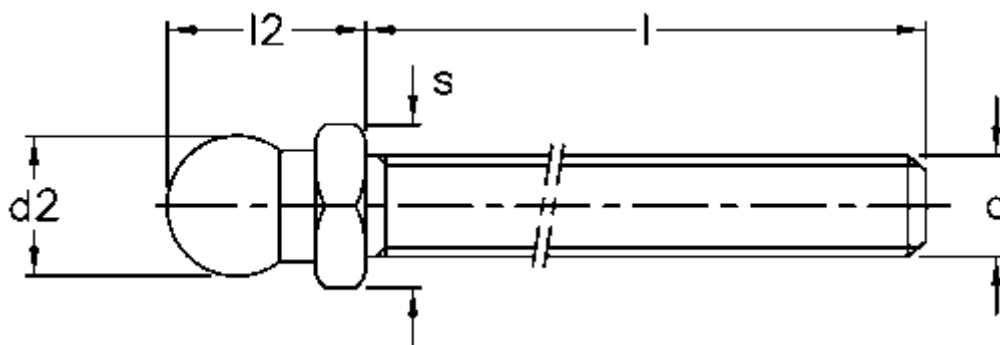

Article number: 2310302761

Description: E+G Threaded stem, Zinc-plated steel
SM-24-M20x158

Measures

$d = M20$

$d_2 = 23.9$

$l = 158$

$l_2 = 37$

$s = 24$